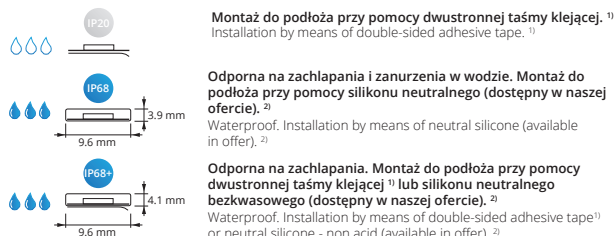

Key Features

- Top-quality components,
- LEDs binned in 3 MacAdam steps,
- LED strip efficiency up to 136 lm / W,
- thick FPC,
- 60 LEDs per meter,
- high color rendering index CRI Ra90 +,
- dimmable,
- only 8 mm wide,
- supply voltage 12V or 24V DC,
- protection against polarity reversal,
- a thermally conductive adhesive, easy installation on surface,
- IP20 or IP68 Ingress Protection Rating possible,
- possible installation by double-sided adhesive tape (IP68+),
- cutting possibility every 50mm (for 12V) or 100mm (for 24V),
- packed on 5m rolls,
- possibility to make long rolls,
- designed and manufactured in Poland

Wymiary

Dimensions

* Dopuszczalna tolerancja parametrów +/- 7%
* Parameters tolerance +/- 7%

Warianty klasy szczelności

Ingress protection rating variants

¹⁾ Dołączona dwustronna taśma klejąca 3M 9088 lub 9448A.
¹⁾ 3M 9088 or 9448A double-sided adhesive attached.
²⁾ Używaj tylko neutralnego silikonu. Zalecamy Parasilico AM 85-1T
²⁾ Use only neutral silicone. We recommend Parasilico AM 85-1T