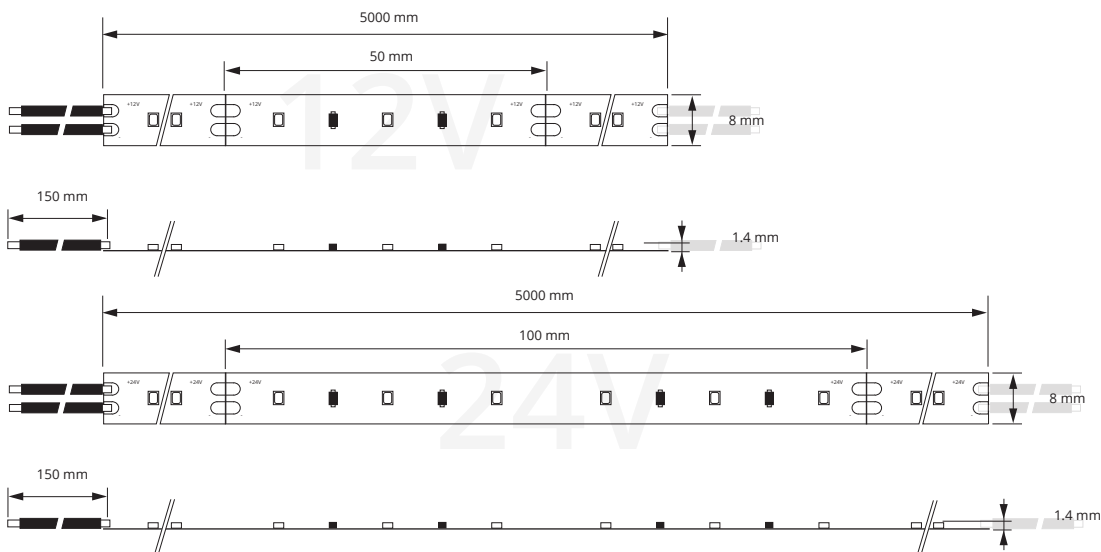

Kody produktów

Product codes

Kolor Colour	Napięcie Voltage	IP20	IP68	IP68+	z podklejką with adhesive tape
ciepły warm	12V	TSH2216-300-12-2700	-	-	-
	24V	TSH2216-300-24-2700	-	-	-
ciepły warm	12V	TSH2216-300-12-3000	TSHW2216-300-12-3200	TSHWP2216-300-12-3200	
	24V	TSH2216-300-24-3000	TSHW2216-300-24-3200	TSHWP2216-300-24-3200	
dzienny daylight	12V	TSH2216-300-12-4000	TSHW2216-300-12-4100	TSHWP2216-300-12-4100	
	24V	TSH2216-300-24-4000	TSHW2216-300-24-4100	TSHWP2216-300-24-4100	
zimny cold	12V	TSH2216-300-12-6000	TSHW2216-300-12-6200	TSHWP2216-300-12-6200	
	24V	TSH2216-300-24-6000	TSHW2216-300-24-6200	TSHWP2216-300-24-6200	
czerwony red	12V	TSH2216-300-12-RE	TSHW2216-300-12-RE	TSHWP2216-300-12-RE	
	24V	TSH2216-300-24-RE	TSHW2216-300-24-RE	TSHWP2216-300-24-RE	
żółty yellow	12V	TSH2216-300-12-YE	TSHW2216-300-12-YE	TSHWP2216-300-12-YE	
	24V	TSH2216-300-24-YE	TSHW2216-300-24-YE	TSHWP2216-300-24-YE	
zielony green	12V	TSH2216-300-12-GR	TSHW2216-300-12-GR	TSHWP2216-300-12-GR	
	24V	TSH2216-300-24-GR	TSHW2216-300-24-GR	TSHWP2216-300-24-GR	
niebieski blue	12V	TSH2216-300-12-BL	TSHW2216-300-12-BL	TSHWP2216-300-12-BL	
	24V	TSH2216-300-24-BL	TSHW2216-300-24-BL	TSHWP2216-300-24-BL	

Wymiary

Dimensions

* Dopuszczalna tolerancja parametrów +/- 7%
* Parameters tolerance +/- 7%